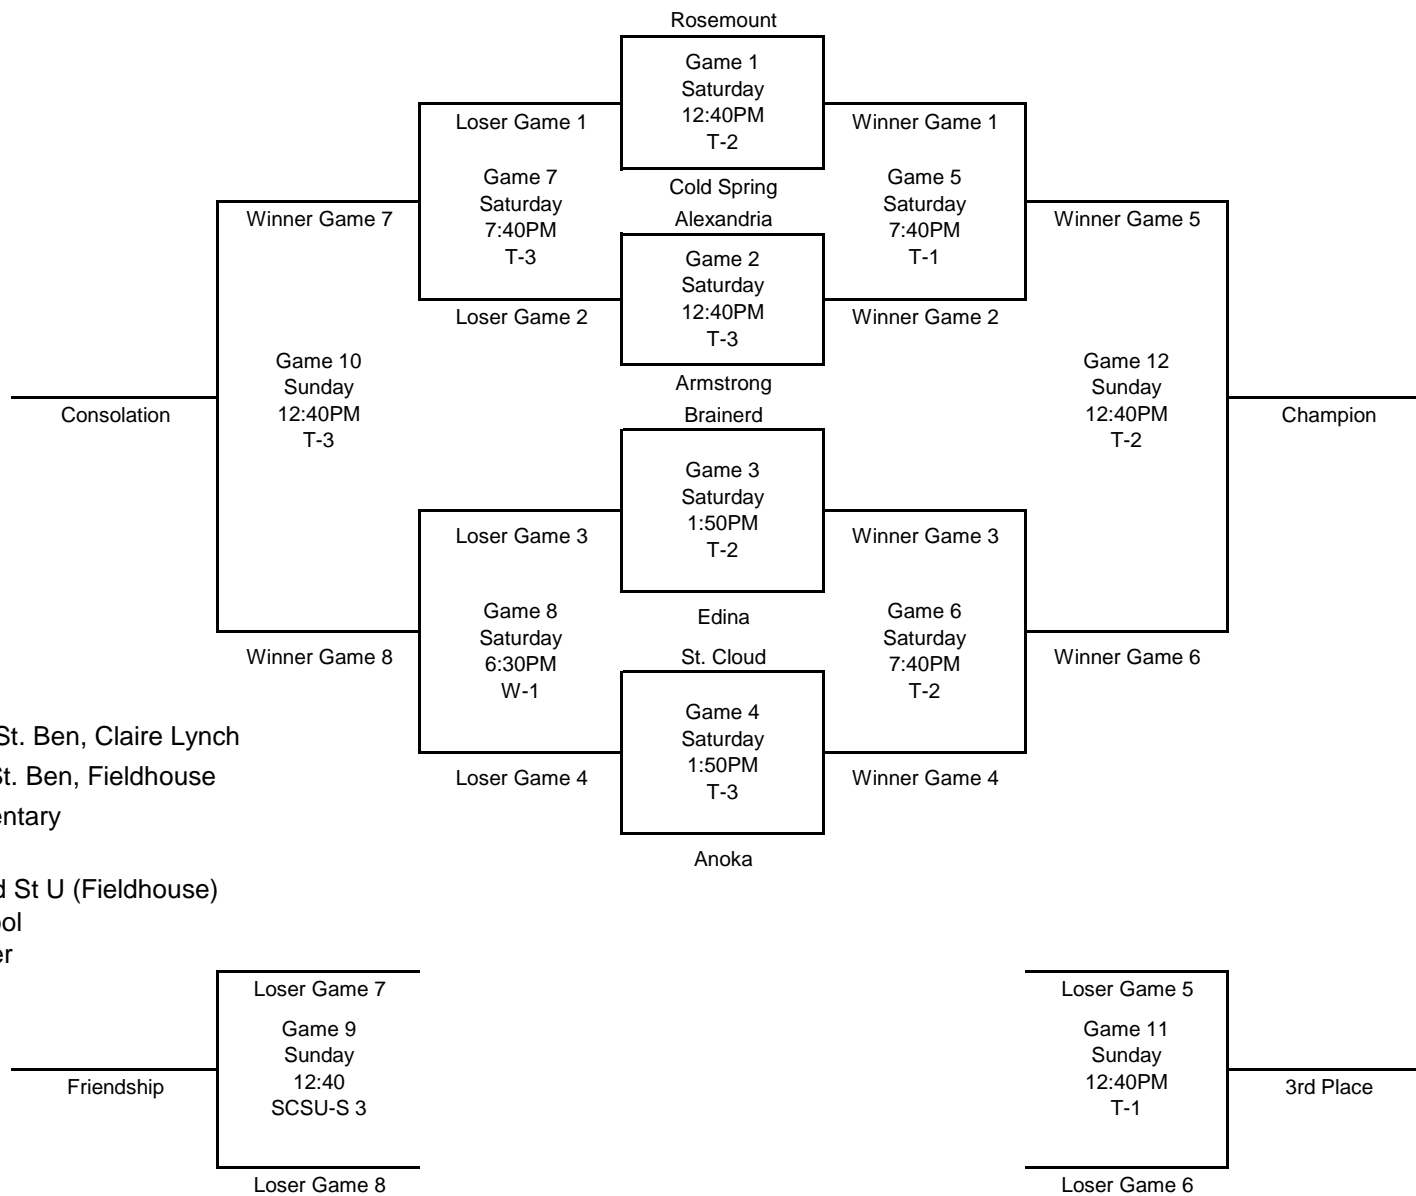

SCAYBA "Quarry Classic" Tournament

February 25 and 26, 2012

Bracket: 11

Division: Boys 7A

GYM KEY:

- A = Apollo H. S.
- CSB CL = Coll. of St. Ben, Claire Lynch
- CSB FH = Coll of St. Ben, Fieldhouse
- K = Kennedy Elementary
- N = North Jr. H. S.
- SCSU-S = St Cloud St U (Fieldhouse)
- T = Tech High School
- W = Whitney Center